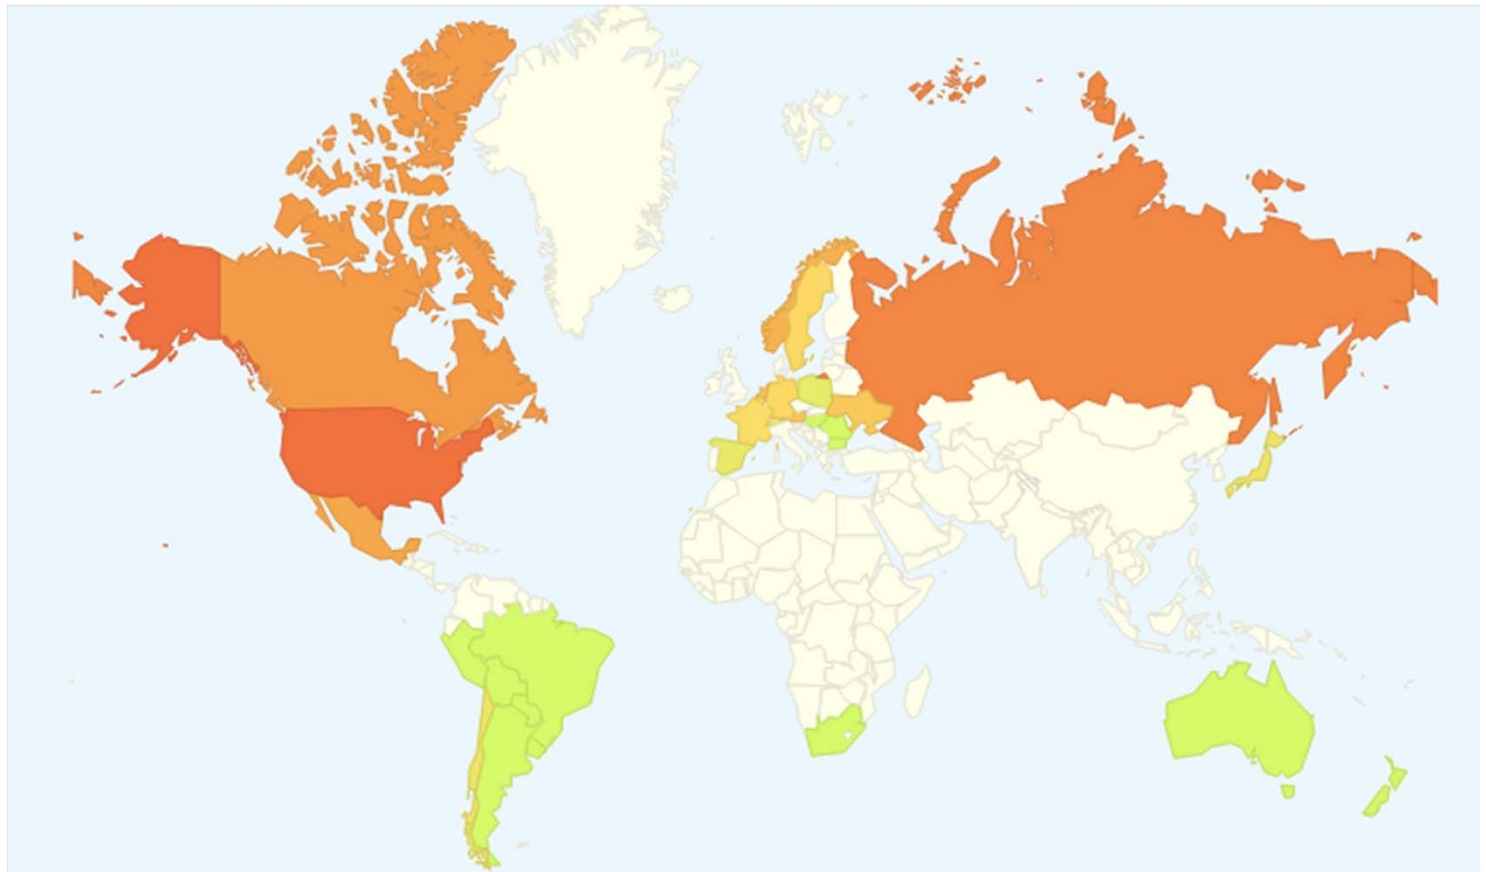

a provocation

google.org Flu Trends

Flu activity

Telco2.0™

Side 1:
Upstream Customers

Side 2:
Downstream Customers

Verizon Wireless may use

- the addresses of websites you visit (including search terms),
- the location of your device,
- your use of applications and features,
- data and calling features,
- device type, and
- demographic categories