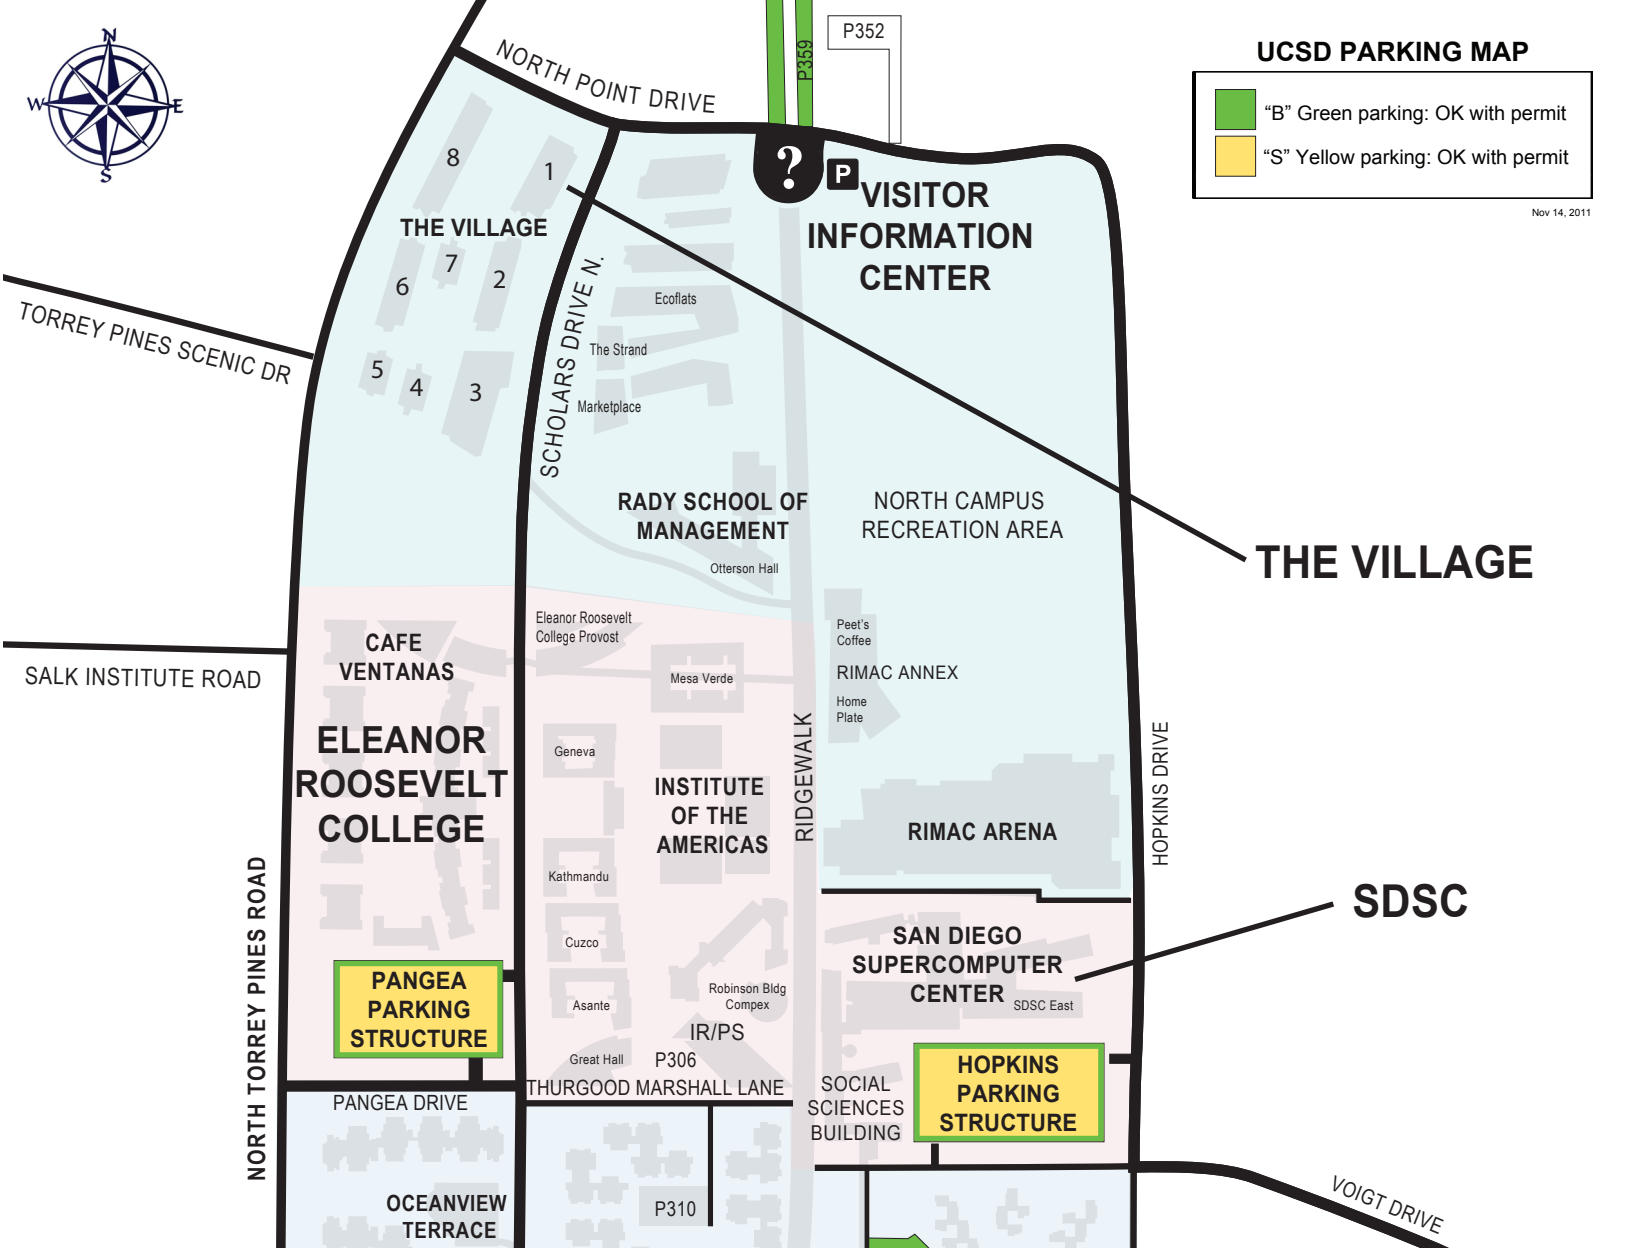

UCSD PARKING MAP

-  "B" Green parking: OK with permit
-  "S" Yellow parking: OK with permit

Nov 14, 2011

THE VILLAGE

SDSC

**PANGEA
PARKING
STRUCTURE**

**HOPKINS
PARKING
STRUCTURE**

**VISITOR
INFORMATION
CENTER**

**RADY SCHOOL OF
MANAGEMENT**

**ELEANOR
ROOSEVELT
COLLEGE**

**INSTITUTE
OF THE
AMERICAS**

**SAN DIEGO
SUPERCOMPUTER
CENTER**

THE VILLAGE

**NORTH CAMPUS
RECREATION AREA**

**CAFE
VENTANAS**

RIMAC ARENA

**SOCIAL
SCIENCES
BUILDING**

**OCEANVIEW
TERRACE**

THURGOOD MARSHALL LANE

VOIGT DRIVE

TORREY PINES SCENIC DR

NORTH TORREY PINES ROAD

SALK INSTITUTE ROAD

NORTH POINT DRIVE

SCHOLARS DRIVE N.

RIDGEWALK

HOPKINS DRIVE

8
1
6
7
2
5
4
3

Ecoflats
The Strand
Marketplace

Otterson Hall

Eleanor Roosevelt
College Provost

Mesa Verde