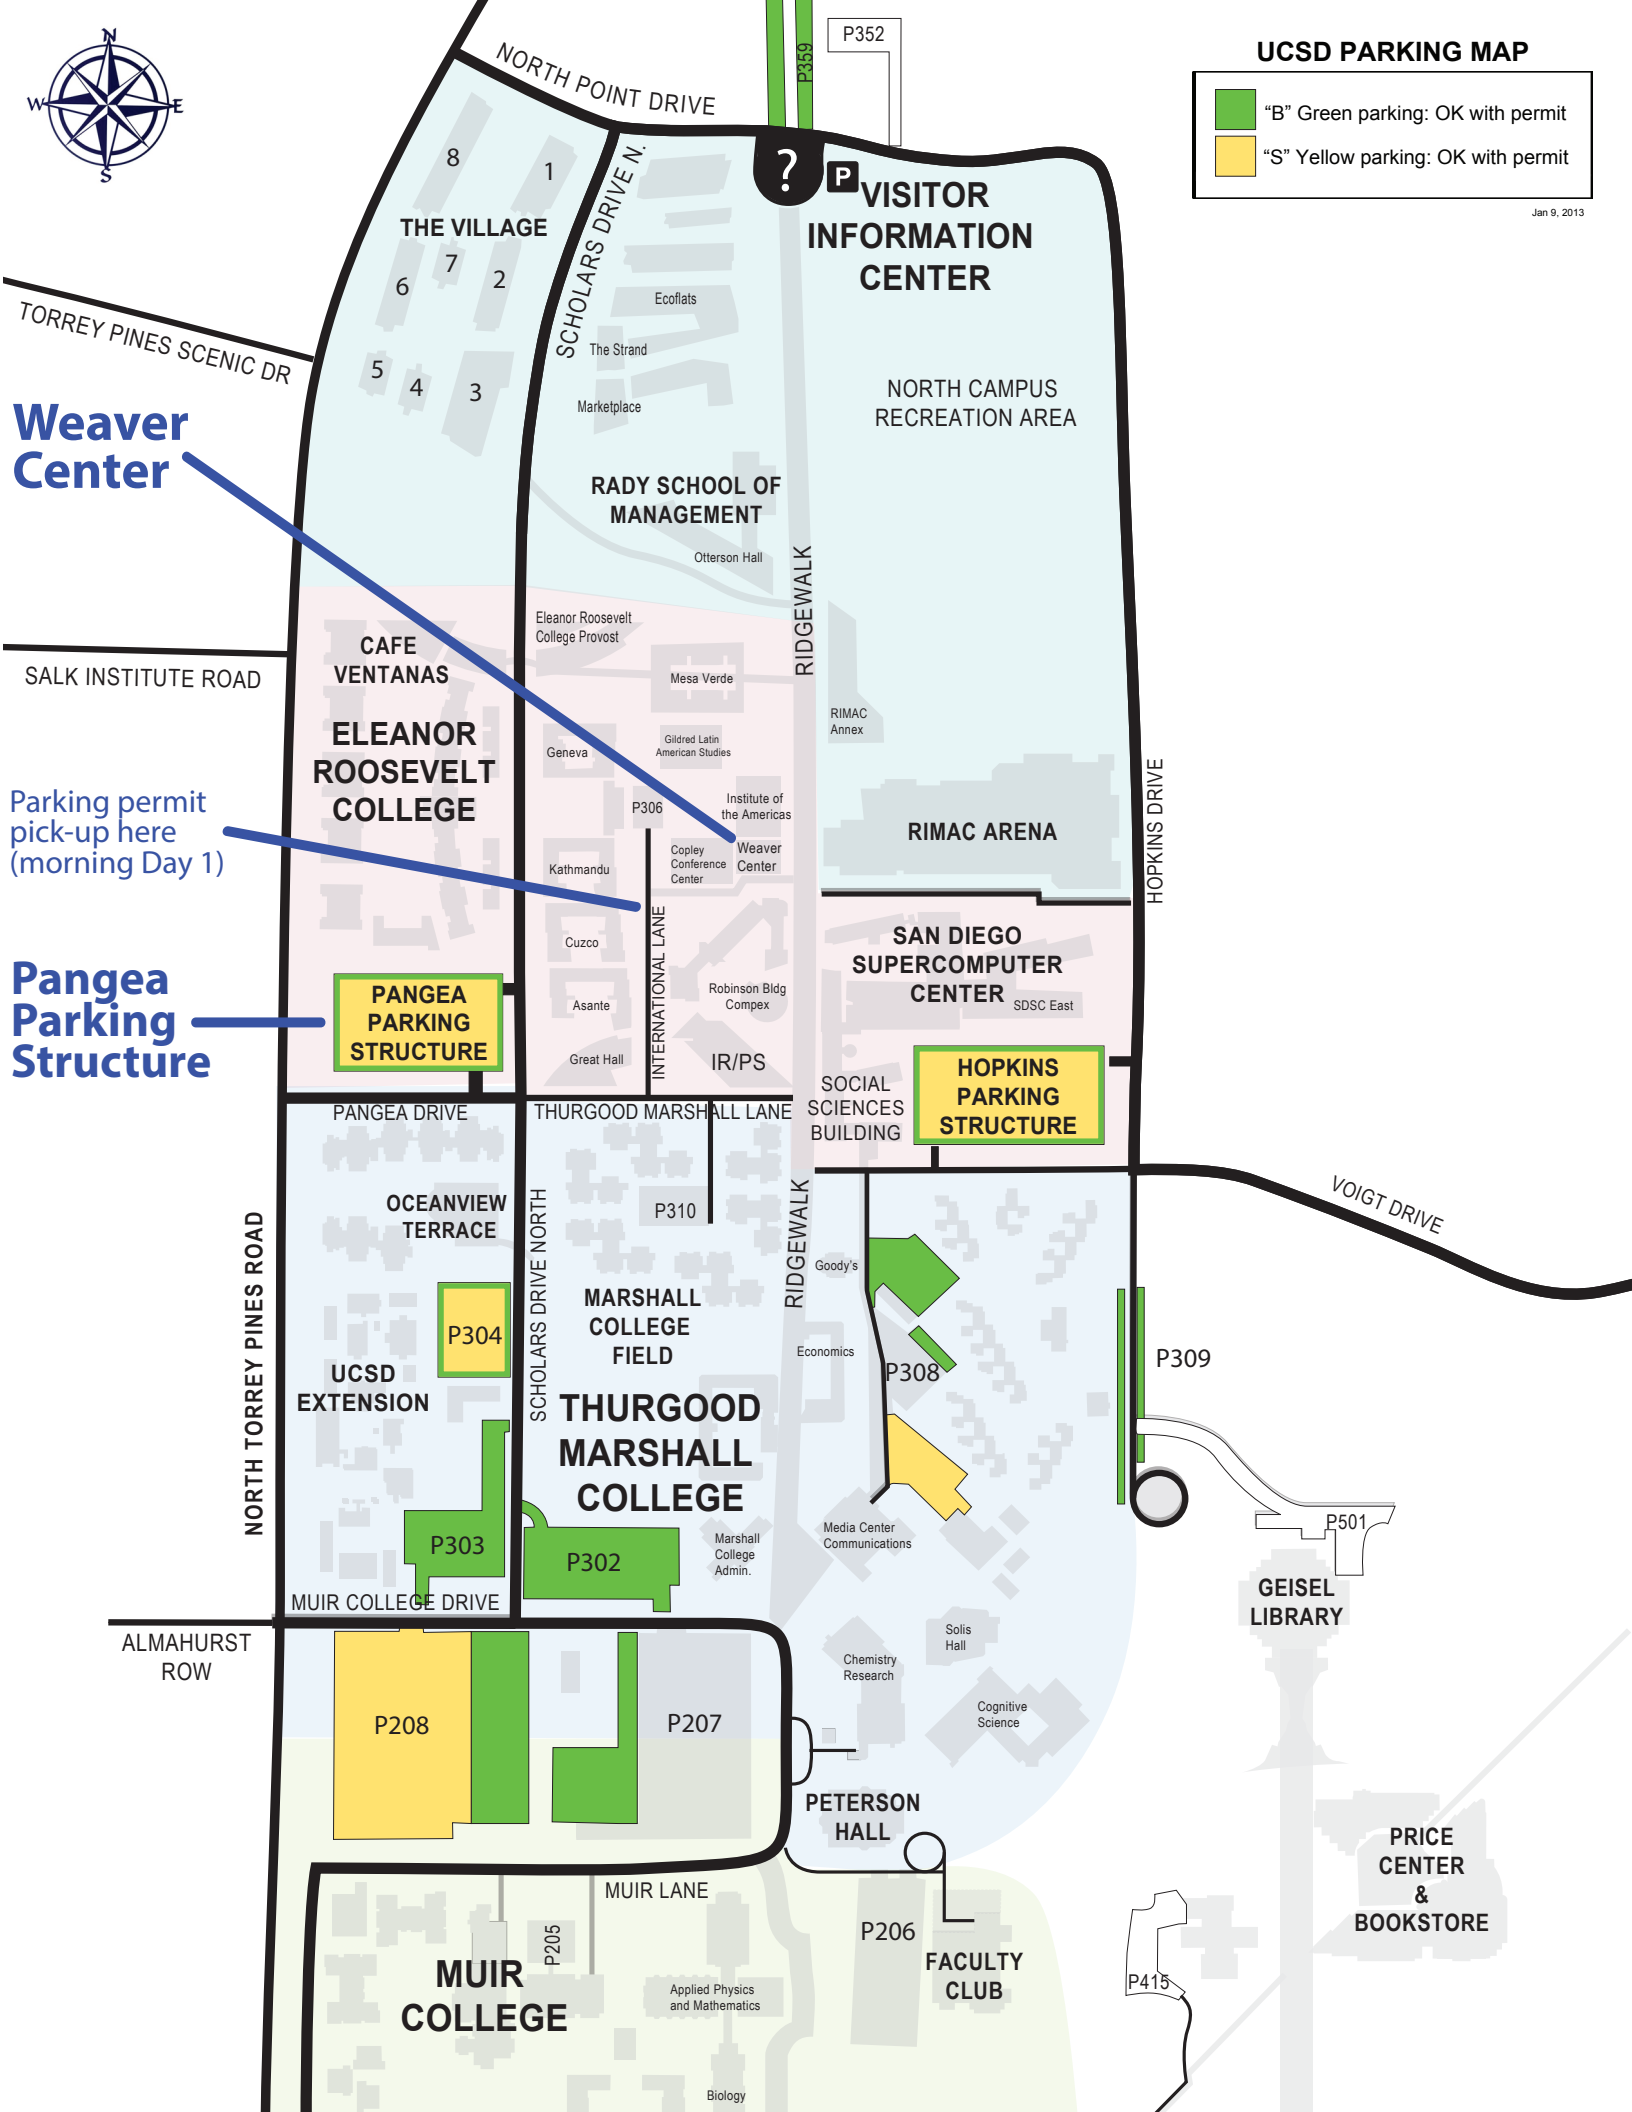

UCSD PARKING MAP

	"B" Green parking: OK with permit
	"S" Yellow parking: OK with permit

Jan 9, 2013

Weaver Center

Parking permit pick-up here (morning Day 1)

Pangea Parking Structure