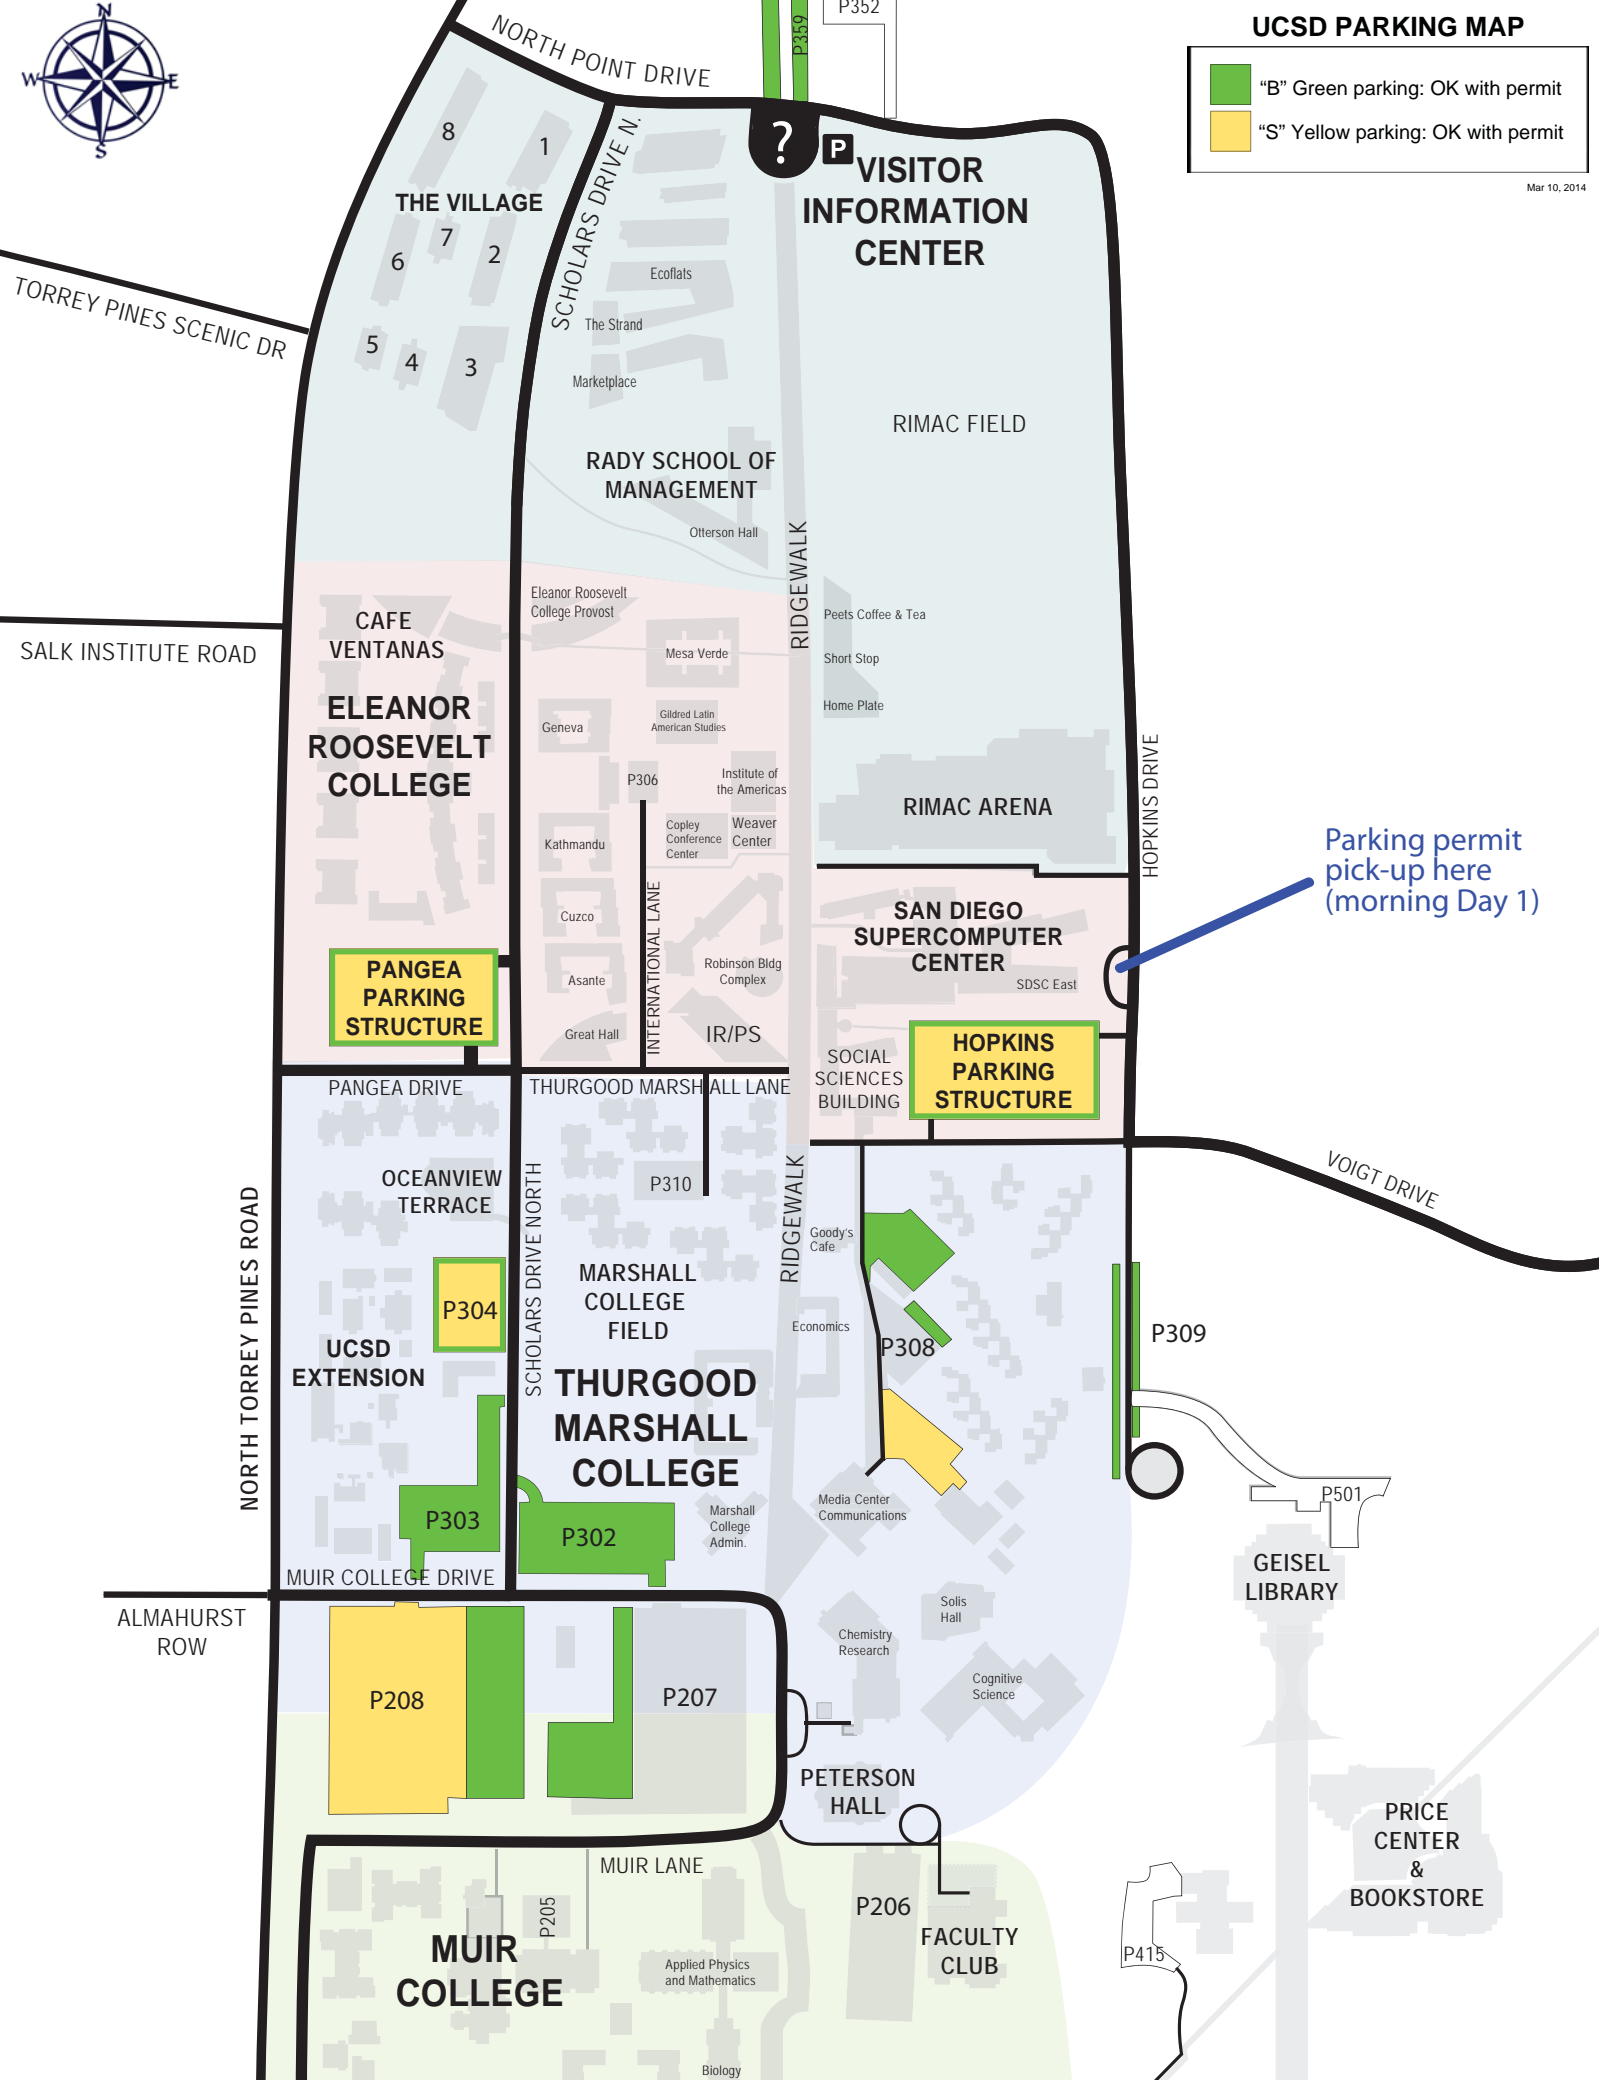

# UCSD PARKING MAP

**“B” Green parking: OK with permit**

**“S” Yellow parking: OK with permit**

Mar 10, 2014

Parking permit pick-up here (morning Day 1)