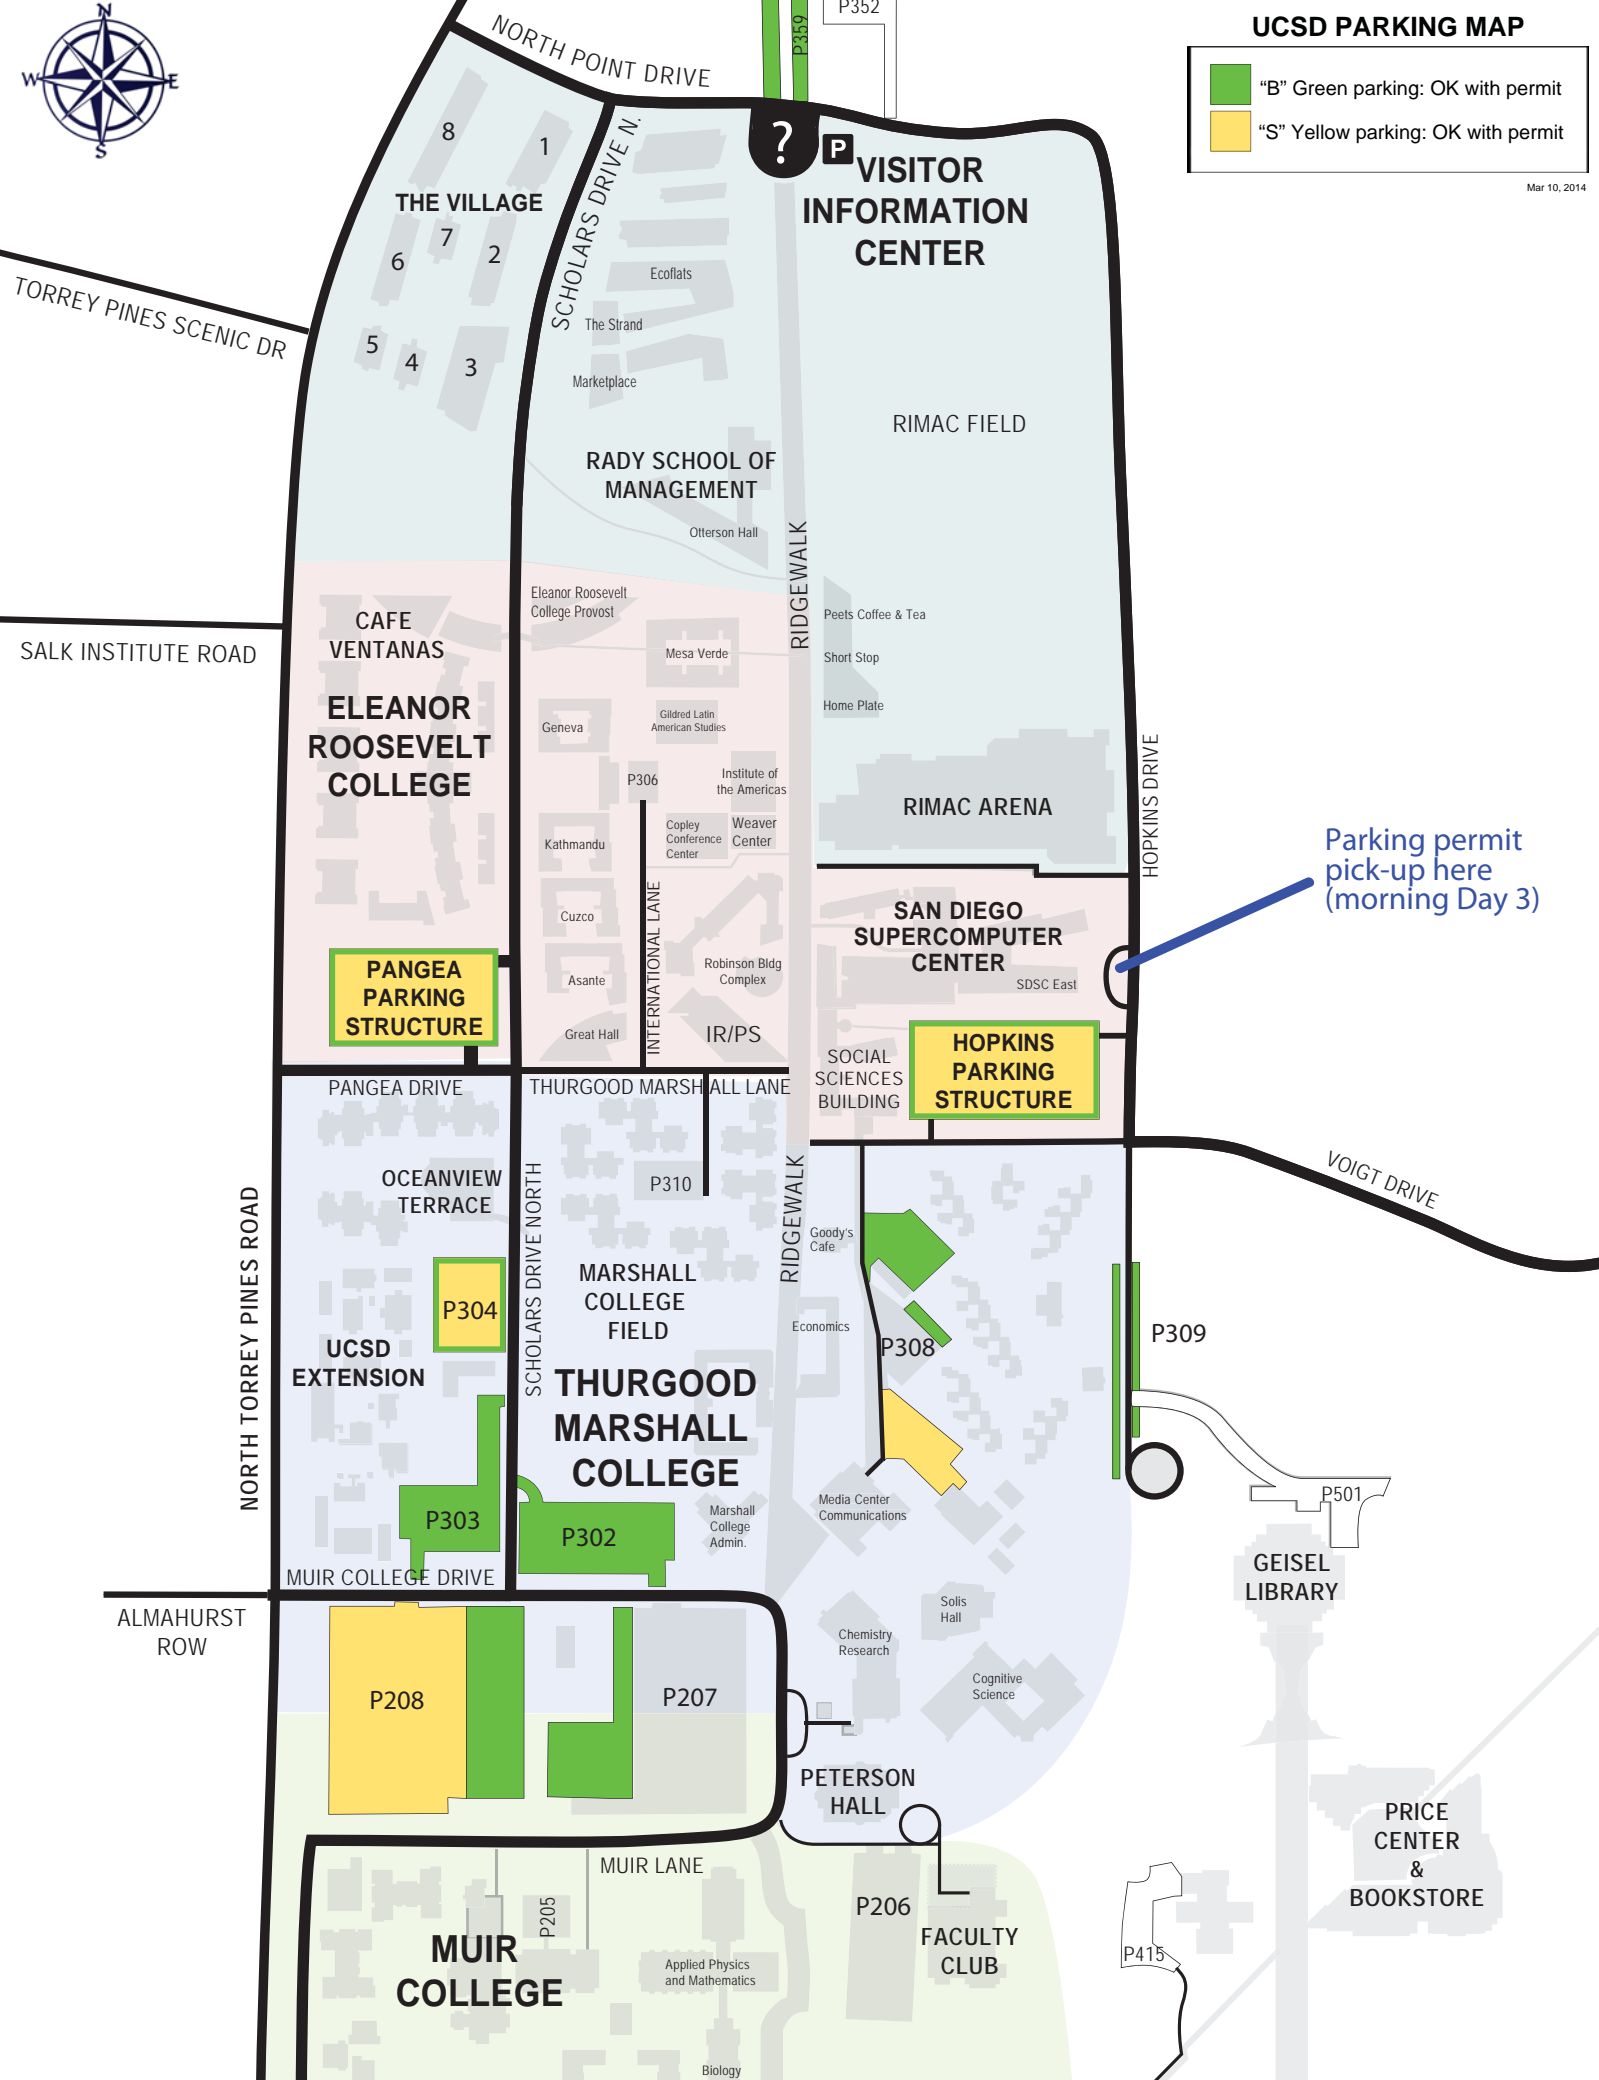

UCSD PARKING MAP

	"B" Green parking: OK with permit
	"S" Yellow parking: OK with permit

Mar 10, 2014

Parking permit pick-up here (morning Day 3)