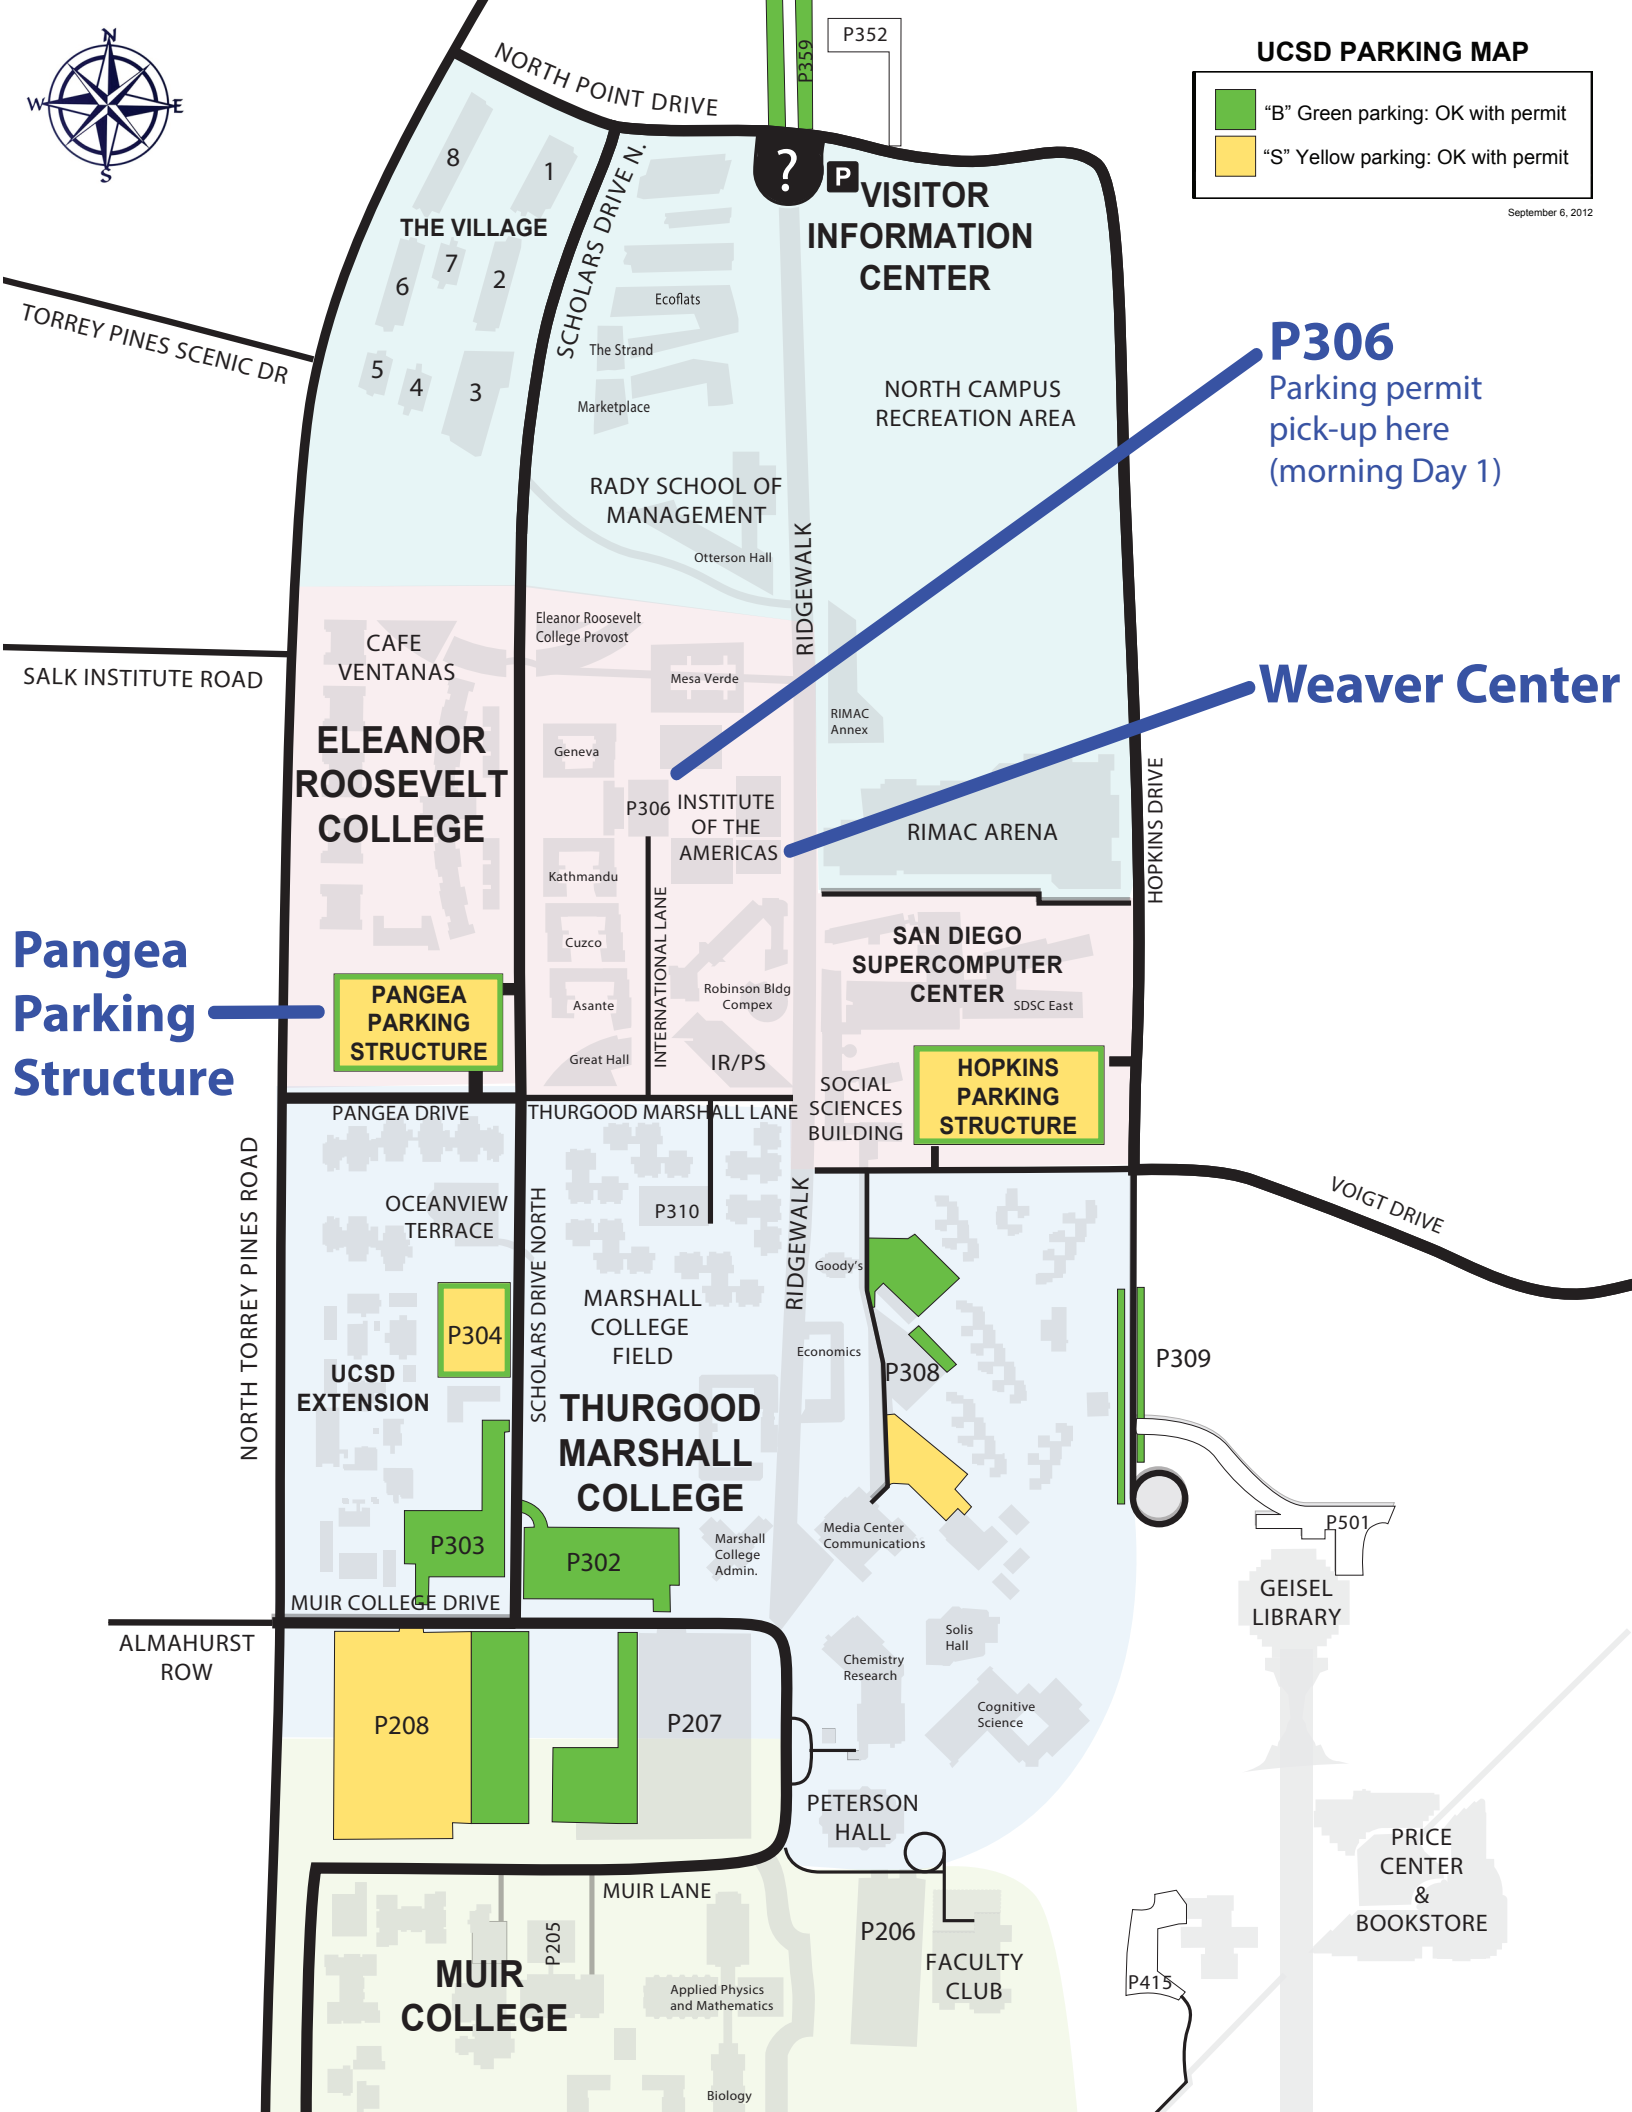

UCSD PARKING MAP

- "B" Green parking: OK with permit
- "S" Yellow parking: OK with permit

September 6, 2012

VISITOR INFORMATION CENTER

P306
 Parking permit pick-up here
 (morning Day 1)

Weaver Center

Pangea Parking Structure

P207

P205

P206

P415

P501

TORREY PINES SCENIC DR

SALK INSTITUTE ROAD

NORTH TORREY PINES ROAD

ALMAHURST ROW

NORTH POINT DRIVE

SCHOLARS DRIVE N.

RIDGEWALK

HOPKINS DRIVE

VOIGT DRIVE

MUIR COLLEGE DRIVE

MUIR LANE

Ecoflats

The Strand

Marketplace

Otterson Hall

Eleanor Roosevelt College Provost

Mesa Verde

RIMAC Annex

Geneva