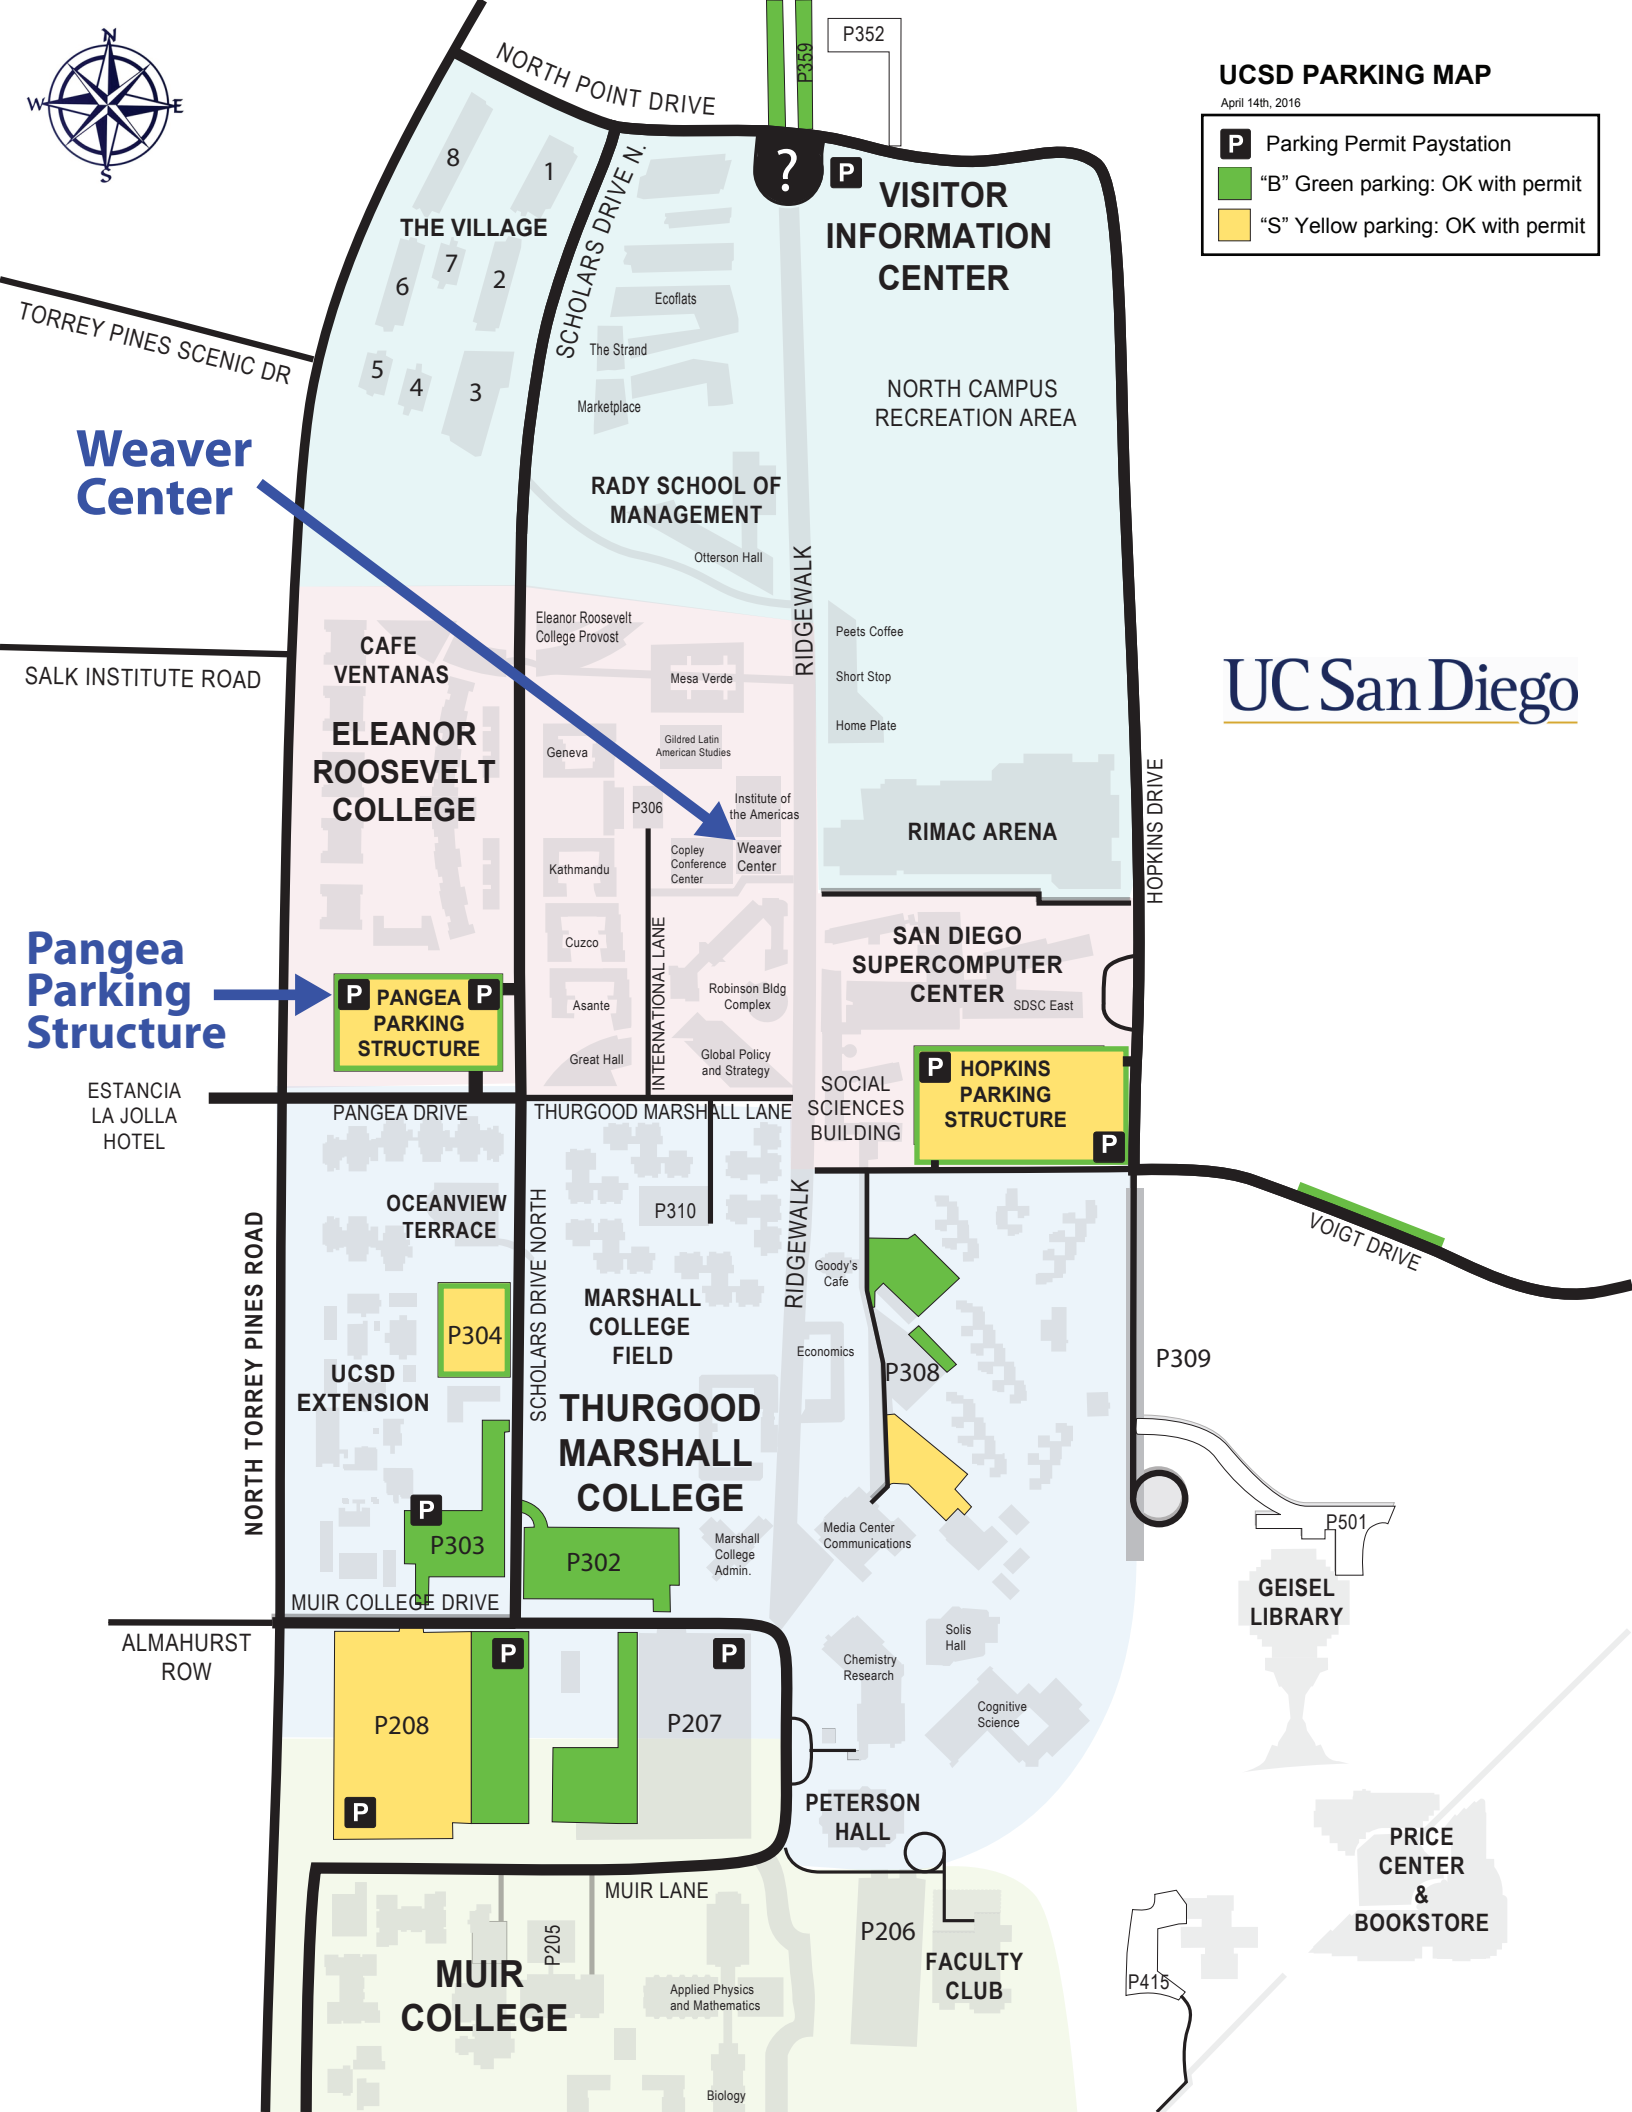

UCSD PARKING MAP

April 14th, 2016

- P Parking Permit Paystation
- "B" Green parking: OK with permit
- "S" Yellow parking: OK with permit

Weaver Center

Pangea Parking Structure

UC San Diego

VISITOR INFORMATION CENTER

ELEANOR ROOSEVELT COLLEGE

SAN DIEGO SUPERCOMPUTER CENTER

HOPKINS PARKING STRUCTURE

RADY SCHOOL OF MANAGEMENT

MARSHALL COLLEGE FIELD

THURGOOD MARSHALL COLLEGE

PETERSON HALL

MUIR COLLEGE

GEISEL LIBRARY

PRICE CENTER & BOOKSTORE

THE VILLAGE

OCEANVIEW TERRACE

UCSD EXTENSION

SOCIAL SCIENCES BUILDING

THURGOOD MARSHALL LANE

SCHOLARS DRIVE NORTH

HOPKINS DRIVE

INTERNATIONAL LANE

RIDGEWALK

RIDGEWALK

RIDGEWALK

RIDGEWALK

RIDGEWALK

RIDGEWALK